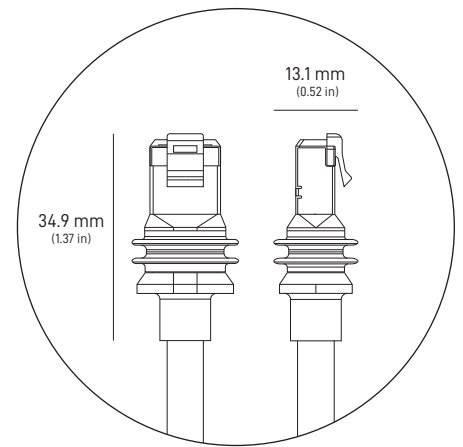

Pin 1	Wire Color	Pin 2
Shield	Drain - Bare Wire	Shield
8	Brown	8
7	White / Brown	7
6	Green	6
5	White / Blue	5
4	Blue	4
3	White / Green	3
2	Orange	2
1	White / Orange	1