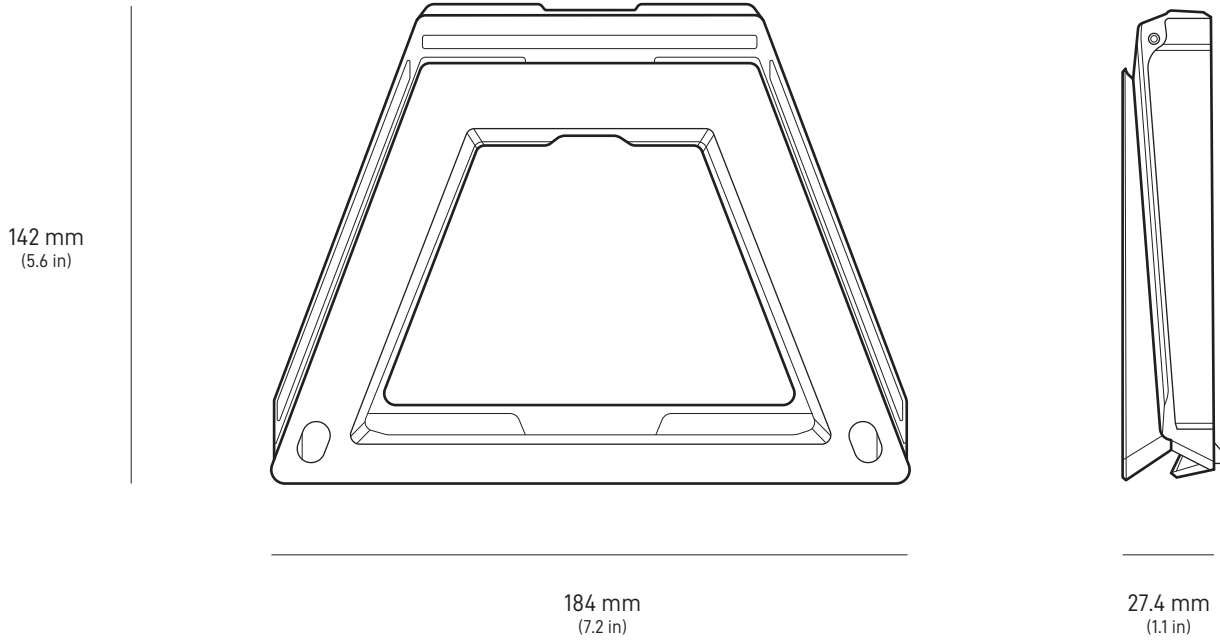

Power Supply

1.5 m  
(4.92 ft)

**Package Weight:** 6.73 kg (14.83 lbs)

**Package Dimensions:** 652.4 x 451.7 x 97.9 mm (25.69 x 17.78 x 3.84 in)

<b>Antenna</b>	Electronic Phased Array
<b>Field of View</b>	110°
<b>Orientation</b>	Software Assisted Manual Orienting
<b>Weight</b>	2.9 kg (6.4 lb) 3.2 kg (7 lb) with Kickstand 3.8 kg (8.3 lb) with Kickstand & 15 m Cable
<b>Environmental Rating</b>	IP67 Type 4
<b>Operating Temperature</b>	-30°C to 50°C (-22°F to 122°F)
<b>Wind Speed</b>	Operational: 96 kph+ (60 mph+)
<b>Snow Melt Capability</b>	Up to 40 mm / hour (1.5 in / hour)
<b>Power Consumption</b>	Average: 75 - 100 W

<b>Product Dimensions</b>	43.4 x 298.6 x 120.4 mm (1.7 in x 11.76 in x 4.74 in)
<b>Wi-Fi Technology</b>	802.11 a/b/g/n/ac/ax
<b>Generation</b>	WiFi 6
<b>Radio</b>	Tri Band 4 x 4 MU-MIMO
<b>Ethernet Ports</b>	Two (2) Latching Ethernet LAN ports with removable cover
<b>Coverage</b>	Up to 297 m <sup>2</sup> (3,200 ft <sup>2</sup> )
<b>Operating Temperature</b>	-30°C to 50°C (-22°F to 122°F)
<b>Weight</b>	0.57 kg (1.25 lbs)
<b>Security</b>	WPA2
<b>Environmental Rating</b>	IP56 Rated (Water Resistant), configured for indoor use
<b>Power Indicator</b>	LED   face plate, lower left corner of router
<b>Mesh Compatibility</b>	Compatible with Starlink Gen 2 and Gen 3 Mesh Nodes, up to 3 Starlink Mesh Nodes
	*Not compatible with 3rd party mesh systems
<b>Devices</b>	Connect up to 235 devices

<b>Product Dimensions</b>	173 x 93 x 35.75 mm (6.8 in x 3.66 in x 1.4 in)
<b>Weight</b>	0.65 kg (1.43 lbs)
<b>Environmental Rating</b>	IP66 Type 4
<b>Operating Temperature</b>	-30°C to 60°C (-22 to 140°F)
<b>Power Specifications</b>	100-240V ~ 2.5A 50 - 60 Hz

<b>Product Dimensions</b>	173 x 93 x 35.75 mm (6.8 in x 3.66 in x 1.4 in)
<b>Weight</b>	0.14 kg (0.32 lbs)
<b>Environmental Rating</b>	IP66 Type 4
<b>Operating Temperature</b>	-30°C to 50°C (-22 to 122°F)
<b>Power Specifications</b>	100-240V ~ 2.5A 50 - 60 Hz