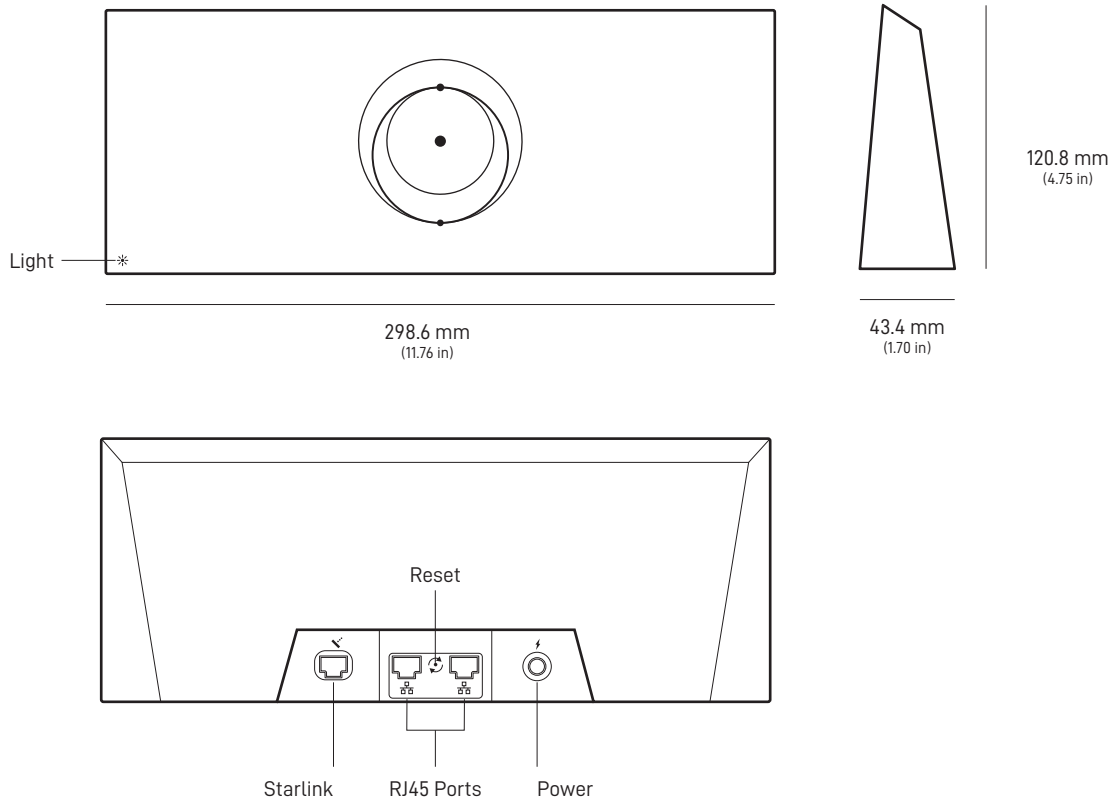

Power Supply

1.5 m  
(4.92 ft)

**Package Weight:** 6.73 kg (14.83 lbs)

**Package Dimensions:** 652.4 x 451.7 x 97.9 mm (25.69 x 17.78 x 3.84 in)

<b>Antenna</b>	Electronic Phased Array
<b>Field of View</b>	110°
<b>Orientation</b>	Software Assisted Manual Orienting
<b>Weight</b>	2.9 kg (6.4 lb) 3.2 kg (7 lb) with Kickstand 3.8 kg (8.3 lb) with Kickstand & 15 m Cable
<b>Environmental Rating</b>	IP67 Type 4
<b>Operating Temperature</b>	-30°C to 50°C (-22°F to 122°F)
<b>Wind Speed</b>	Operational: 96 kph+ (60 mph+)
<b>Snow Melt Capability</b>	Up to 40 mm / hour (1.5 in / hour)
<b>Power Consumption</b>	Average: 75 - 100 W

<b>Product Dimensions</b>	43.4 x 298.6 x 120.4 mm (1.7 in x 11.76 in x 4.74 in)
<b>Wi-Fi Technology</b>	802.11 a/b/g/n/ac/ax
<b>Generation</b>	WiFi 6
<b>Radio</b>	Tri Band 4 x 4 MU-MIMO
<b>Ethernet Ports</b>	Two (2) Latching Ethernet LAN ports with removable cover
<b>Coverage</b>	Up to 297 m <sup>2</sup> (3,200 ft <sup>2</sup> )
<b>Operating Temperature</b>	-30°C to 50°C (-22°F to 122°F)
<b>Weight</b>	0.57 kg (1.25 lbs)
<b>Security</b>	WPA2
<b>Environmental Rating</b>	IP56 Rated (Water Resistant), configured for indoor use
<b>Power Indicator</b>	LED   face plate, lower left corner of router
<b>Mesh Compatibility</b>	Compatible with Starlink Gen 2 and Gen 3 Mesh Nodes, up to 3 Starlink Mesh Nodes
	*Not compatible with 3rd party mesh systems
<b>Devices</b>	Connect up to 235 devices

<b>Product Dimensions</b>	173 x 93 x 35.75 mm (6.8 in x 3.66 in x 1.4 in)
<b>Weight</b>	0.65 kg (1.43 lbs)
<b>Environmental Rating</b>	IP66 Type 4
<b>Operating Temperature</b>	-30°C to 60°C (-22 to 140°F)
<b>Power Specifications</b>	100-240V ~ 2.5A 50 - 60 Hz

<b>Product Dimensions</b>	173 x 93 x 35.75 mm (6.8 in x 3.66 in x 1.4 in)
<b>Weight</b>	0.14 kg (0.32 lbs)
<b>Environmental Rating</b>	IP66 Type 4
<b>Operating Temperature</b>	-30°C to 50°C (-22 to 122°F)
<b>Power Specifications</b>	100-240V ~ 2.5A 50 - 60 Hz