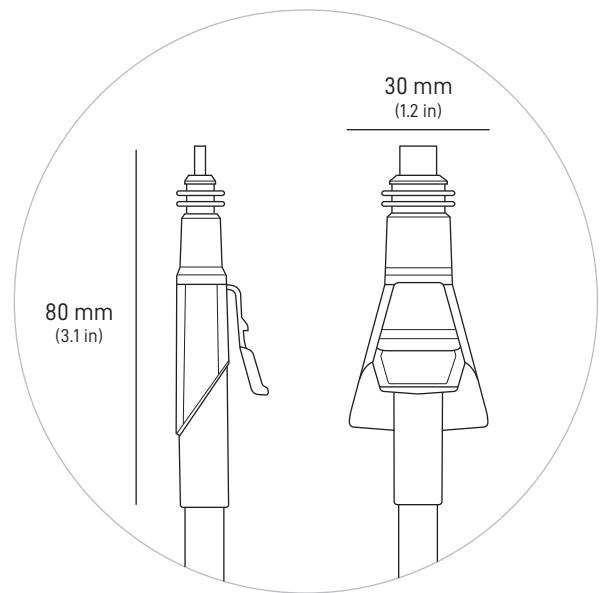

End	Pin	Wire Color	Pin	End
Dish	A1	Green	A1	Power Supply
	A2	Yellow	A2	
	A3	Blue	A3	
	A4	White	A4	
	B1	Orange	B1	
	B2	Purple	B2	
	B3	Brown	B3	
	B4	Gray	B4	
	B5	Shield / Shell	B5