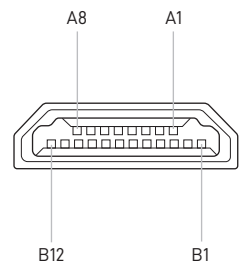

End	Pin	Ethernet Pin	Wire Color	Pin	End
RJ45	A1, A2	B+	Orange White	A1, A2	Power Supply
	A3, A4	B-	Orange	A3, A4	
	A5, A6	A+	Green White	A5, A6	
	A7, A8	A-	Green	A7, A8	
	B1, B2	--	N / C	B1, B2	
	B3, B4	--	N / C	B3, B4	
	B5	D+	Brown White	B5	
	B6	D-	Brown	B6	
	B7	C-	Blue White	B7	
	B8	C+	Blue	B8	
	B9, B10	--	N / C	B9, B10	
	B11, B12	--	N / C	B11, B12	
	Shield Can		Drain Wire	Shell