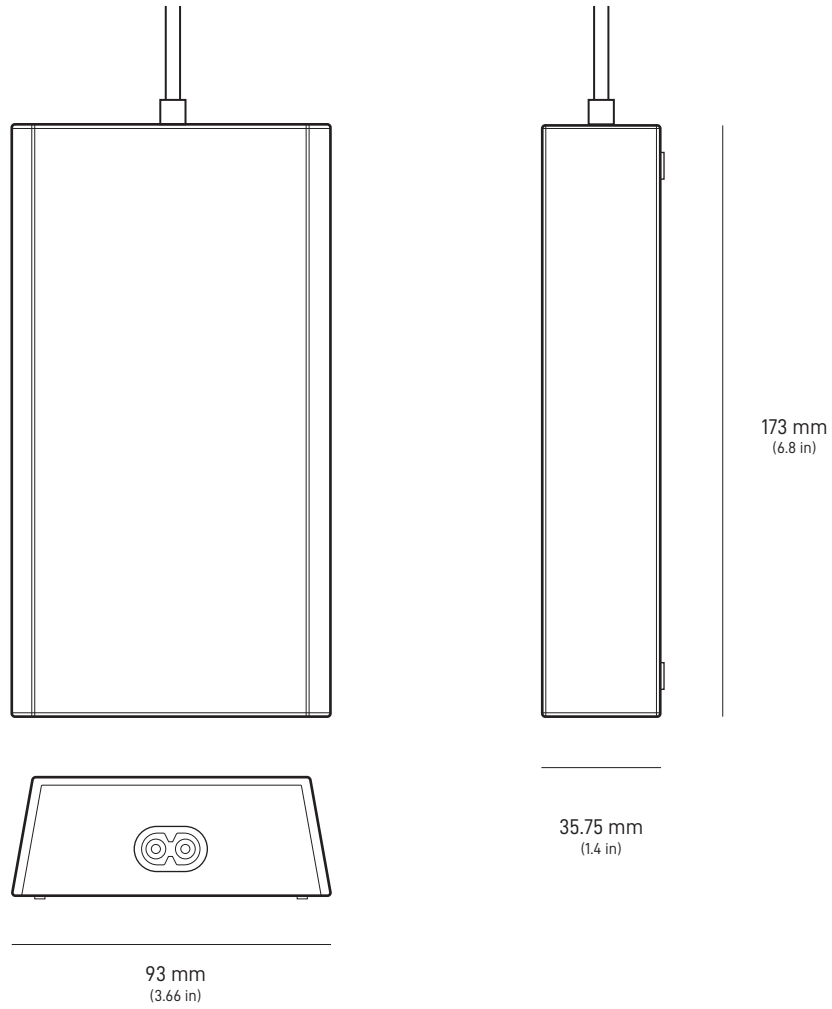

Power Supply

1.5 m  
(4.92 ft)

**Package Weight:** 6.73 kg (14.83 lbs)

**Package Dimensions:** 652.4 x 451.7 x 97.9 mm (25.69 x 17.78 x 3.84 in)

<b>Antenna</b>	Electronic Phased Array
<b>Field of View</b>	110°
<b>Orientation</b>	Software Assisted Manual Orienting
<b>Weight</b>	2.9 kg (6.4 lb) 3.2 kg (7 lb) with Kickstand 3.8 kg (8.3 lb) with Kickstand & 15 m Cable
<b>Environmental Rating</b>	IP67 Type 4
<b>Operating Temperature</b>	-30°C to 50°C (-22°F to 122°F)
<b>Wind Speed</b>	Operational: 96 kph+ (60 mph+)
<b>Snow Melt Capability</b>	Up to 40 mm / hour (1.5 in / hour)
<b>Power Consumption</b>	Average: 75 - 100 W

<b>Product Dimensions</b>	43.4 x 298.6 x 120.4 mm (1.7 in x 11.76 in x 4.74 in)
<b>Wi-Fi Technology</b>	802.11 a/b/g/n/ac/ax
<b>Generation</b>	WiFi 6
<b>Radio</b>	Tri Band 4 x 4 MU-MIMO
<b>Ethernet Ports</b>	Two (2) Latching Ethernet LAN ports with removable cover
<b>Coverage</b>	Up to 297 m <sup>2</sup> (3,200 ft <sup>2</sup> )
<b>Operating Temperature</b>	-30°C to 50°C (-22°F to 122°F)
<b>Weight</b>	0.57 kg (1.25 lbs)
<b>Security</b>	WPA2
<b>Environmental Rating</b>	IP56 Rated (Water Resistant), configured for indoor use
<b>Power Indicator</b>	LED   face plate, lower left corner of router
<b>Mesh Compatibility</b>	Compatible with Starlink Gen 2 and Gen 3 Mesh Nodes, up to 3 Starlink Mesh Nodes
	*Not compatible with 3rd party mesh systems
<b>Devices</b>	Connect up to 235 devices

<b>Product Dimensions</b>	173 x 93 x 35.75 mm (6.8 in x 3.66 in x 1.4 in)
<b>Weight</b>	0.65 kg (1.43 lbs)
<b>Environmental Rating</b>	IP66 Type 4
<b>Operating Temperature</b>	-30°C to 60°C (-22 to 140°F)
<b>Power Specifications</b>	100-240V ~ 2.5A 50 - 60 Hz

<b>Product Dimensions</b>	173 x 93 x 35.75 mm (6.8 in x 3.66 in x 1.4 in)
<b>Weight</b>	0.14 kg (0.32 lbs)
<b>Environmental Rating</b>	IP66 Type 4
<b>Operating Temperature</b>	-30°C to 50°C (-22 to 122°F)
<b>Power Specifications</b>	100-240V ~ 2.5A 50 - 60 Hz