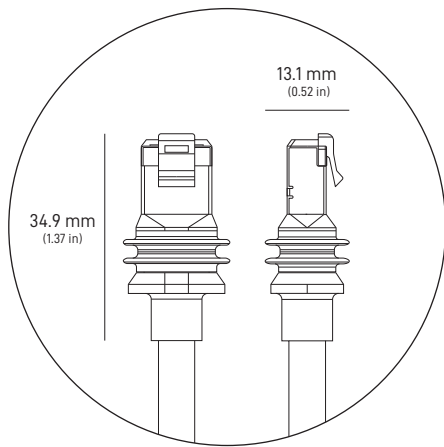

Power Supply

1.5 m  
(4.92 ft)

**Package Weight:** 6.73 kg (14.83 lbs)

**Package Dimensions:** 652.4 x 451.7 x 97.9 mm (25.69 x 17.78 x 3.84 in)

<b>Antenna</b>	Electronic Phased Array
<b>Field of View</b>	110°
<b>Orientation</b>	Software Assisted Manual Orienting
<b>Weight</b>	2.9 kg (6.4 lb) 3.2 kg (7 lb) with Kickstand 3.8 kg (8.3 lb) with Kickstand & 15 m Cable
<b>Environmental Rating</b>	IP67 Type 4
<b>Operating Temperature</b>	-30°C to 50°C (-22°F to 122°F)
<b>Wind Speed</b>	Operational: 96 kph+ (60 mph+)
<b>Snow Melt Capability</b>	Up to 40 mm / hour (1.5 in / hour)
<b>Power Consumption</b>	Average: 75 - 100 W

<b>Product Dimensions</b>	43.4 x 298.6 x 120.4 mm (1.7 in x 11.76 in x 4.74 in)
<b>Wi-Fi Technology</b>	802.11 a/b/g/n/ac/ax
<b>Generation</b>	WiFi 6
<b>Radio</b>	Tri Band 4 x 4 MU-MIMO
<b>Ethernet Ports</b>	Two (2) Latching Ethernet LAN ports with removable cover
<b>Coverage</b>	Up to 297 m <sup>2</sup> (3,200 ft <sup>2</sup> )
<b>Operating Temperature</b>	-30°C to 50°C (-22°F to 122°F)
<b>Weight</b>	0.57 kg (1.25 lbs)
<b>Security</b>	WPA2
<b>Environmental Rating</b>	IP56 Rated (Water Resistant), configured for indoor use
<b>Power Indicator</b>	LED   face plate, lower left corner of router
<b>Mesh Compatibility</b>	Compatible with Starlink Gen 2 and Gen 3 Mesh Nodes, up to 3 Starlink Mesh Nodes
	*Not compatible with 3rd party mesh systems
<b>Devices</b>	Connect up to 235 devices

<b>Product Dimensions</b>	173 x 93 x 35.75 mm (6.8 in x 3.66 in x 1.4 in)
<b>Weight</b>	0.65 kg (1.43 lbs)
<b>Environmental Rating</b>	IP66 Type 4
<b>Operating Temperature</b>	-30°C to 60°C (-22 to 140°F)
<b>Power Specifications</b>	100-240V ~ 2.5A 50 - 60 Hz

<b>Product Dimensions</b>	173 x 93 x 35.75 mm (6.8 in x 3.66 in x 1.4 in)
<b>Weight</b>	0.14 kg (0.32 lbs)
<b>Environmental Rating</b>	IP66 Type 4
<b>Operating Temperature</b>	-30°C to 50°C (-22 to 122°F)
<b>Power Specifications</b>	100-240V ~ 2.5A 50 - 60 Hz