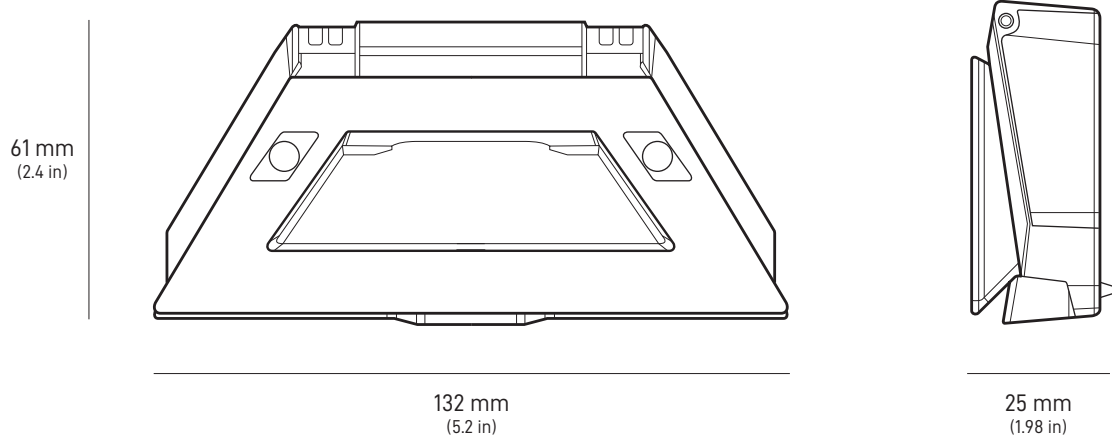

Power Supply

1.5 m  
(4.92 ft)

**Package Weight:** 6.73 kg (14.83 lbs)

**Package Dimensions:** 652.4 x 451.7 x 97.9 mm (25.69 x 17.78 x 3.84 in)

<b>Antenna</b>	Electronic Phased Array
<b>Field of View</b>	110°
<b>Orientation</b>	Software Assisted Manual Orienting
<b>Weight</b>	2.9 kg (6.4 lb) 3.2 kg (7 lb) with Kickstand 3.8 kg (8.3 lb) with Kickstand & 15 m Cable
<b>Environmental Rating</b>	IP67 Type 4
<b>Operating Temperature</b>	-30°C to 50°C (-22°F to 122°F)
<b>Wind Speed</b>	Operational: 96 kph+ (60 mph+)
<b>Snow Melt Capability</b>	Up to 40 mm / hour (1.5 in / hour)
<b>Power Consumption</b>	Average: 75 - 100 W

<b>Product Dimensions</b>	173 x 93 x 35.75 mm (6.8 in x 3.66 in x 1.4 in)
<b>Weight</b>	0.65 kg (1.43 lbs)
<b>Environmental Rating</b>	IP66 Type 4
<b>Operating Temperature</b>	-30°C to 60°C (-22 to 140°F)
<b>Power Specifications</b>	100-240V ~ 2.5A 50 - 60 Hz

**Package Weight:** 6.73 kg (14.83 lbs)

**Package Dimensions:** 430 x 334 x 79 mm (16.92 x 13.14 x 3.11 in)

<b>Antenna</b>	Electronic Phased Array
<b>Field of View</b>	110°
<b>Orientation</b>	Software Assisted Manual Orienting
<b>Weight</b>	1.10 kg (2.43 lb) 1.16 kg (2.56 lb) with Kickstand 1.53 kg (3.37 lb) with Kickstand & 15 m Cable
<b>Environmental Rating</b>	IP67 Type 4
<b>Operating Temperature</b>	-30°C to 50°C (-22°F to 122°F)
<b>Wind Speed</b>	Operational: 96 kph+ (60 mph+)
<b>Snow Melt Capability</b>	Up to 40 mm / hour (1.5 in / hour)
<b>Power Consumption</b>	Average 25W, Snow Melt 60W

<b>Product Dimensions</b>	173 x 93 x 35.75 mm (6.8 in x 3.66 in x 1.4 in)
<b>Weight</b>	0.14 kg (0.32 lbs)
<b>Environmental Rating</b>	IP66 Type 4
<b>Operating Temperature</b>	-30°C to 50°C (-22 to 122°F)
<b>Power Specifications</b>	100-240V ~ 2.5A 50 - 60 Hz