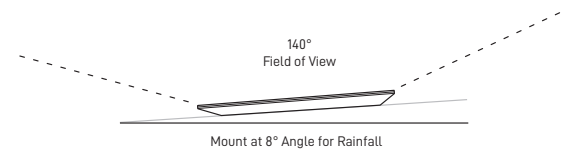

AC Cable (Power Supply)  
1.8 m  
(6 ft)

**Package Weight:** 16.25 kg (35.8 lbs)

**Package Dimensions:** 679 x 613 x 191 mm (26.7 x 24.1 x 7.5 in)

<b>Antenna</b>	Electronic Phased Array
<b>Field of View</b>	140°
<b>Orientation</b>	Fixed
<b>Dish Weight</b>	5.9 kg / 13 lbs without Cable 8.1 kg / 17.9 lbs with 25 m / 82 ft Cable
<b>Environmental Rating</b>	IP56
<b>Operating Temperature</b>	-30°C to 50°C (-22°F to 122°F)
<b>Wind Speed</b>	Survivable: 280 kph+ (174 mph+)
<b>Snow Melt Capability</b>	Up to 75 mm / hour (3 in / hour)
<b>Power Consumption</b>	Average: 110-150 W
<b>User LAN</b>	RJ45 Cable