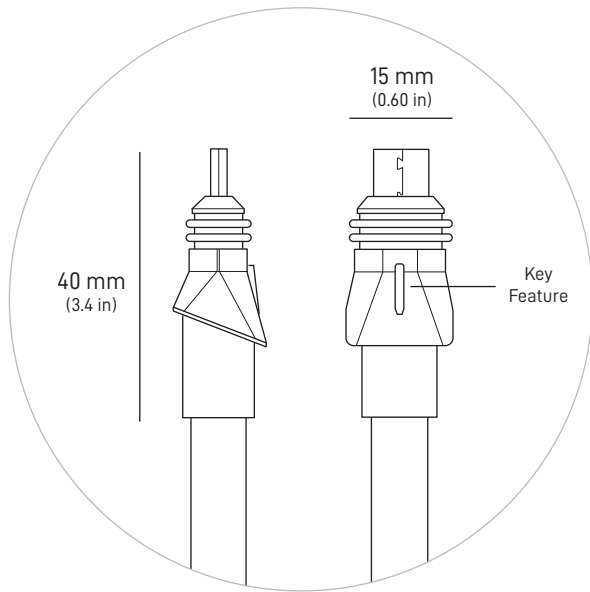

End	Pin	Ethernet Pin	Wire Color	Pin	End
RJ45	A1, A2	B+	Orange White	A1, A2	Power Supply
	A3, A4	B-	Orange	A3, A4	
	A5, A6	A+	Green White	A5, A6	
	A7, A8	A-	Green	A7, A8	
	B1, B2	--	N / C	B1, B2	
	B3, B4	--	N / C	B3, B4	
	B5	D+	Brown White	B5	
	B6	D-	Brown	B6	
	B7	C-	Blue White	B7	
	B8	C+	Blue	B8	
	B9, B10	--	N / C	B9, B10	
	B11, B12	--	N / C	B11, B12	
	Shield Can		Drain Wire	Shell