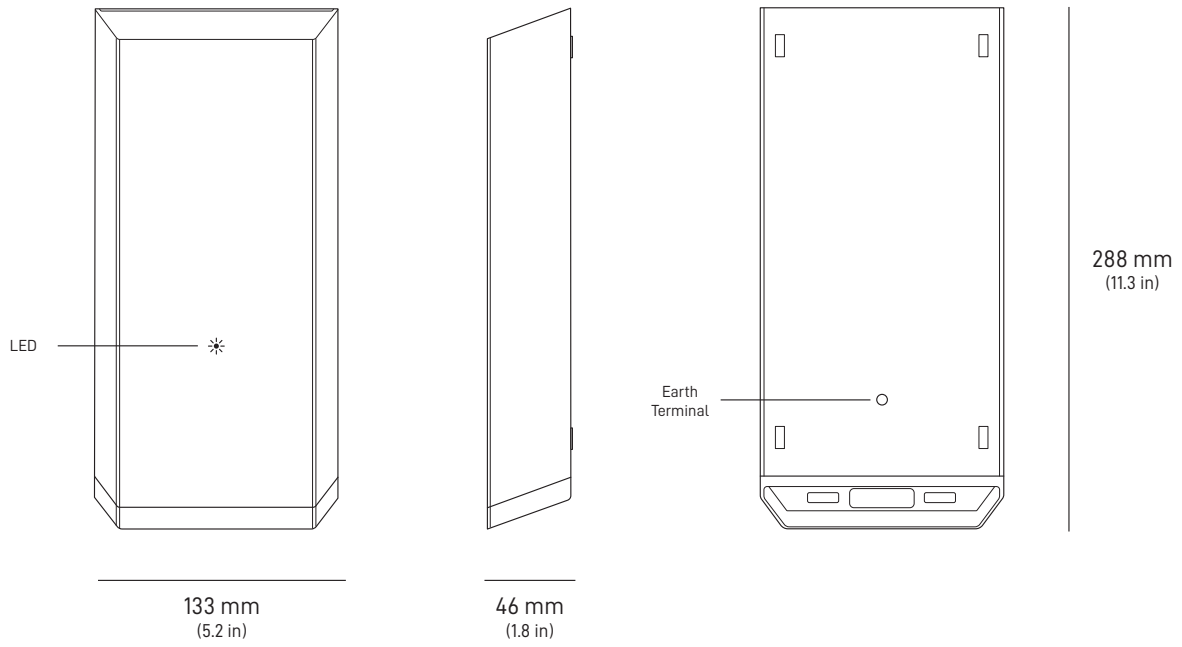

<b>Product Dimensions</b>	173 x 93 x 35.75 mm (6.8 in x 3.66 in x 1.4 in)
<b>Weight</b>	0.65 kg (1.43 lbs)
<b>Environmental Rating</b>	IP66 Type 4
<b>Operating Temperature</b>	-30°C to 60°C (-22 to 140°F)
<b>Power Specifications</b>	100-240V ~ 2.5A 50 - 60 Hz

**Package Weight:** 6.73 kg (14.83 lbs)

**Package Dimensions:** 430 x 334 x 79 mm (16.92 x 13.14 x 3.11 in)

<b>Antenna</b>	Electronic Phased Array
<b>Field of View</b>	110°
<b>Orientation</b>	Software Assisted Manual Orienting
<b>Weight</b>	1.10 kg (2.43 lb) 1.16 kg (2.56 lb) with Kickstand 1.53 kg (3.37 lb) with Kickstand & 15 m Cable
<b>Environmental Rating</b>	IP67 Type 4
<b>Operating Temperature</b>	-30°C to 50°C (-22°F to 122°F)
<b>Wind Speed</b>	Operational: 96 kph+ (60 mph+)
<b>Snow Melt Capability</b>	Up to 40 mm / hour (1.5 in / hour)
<b>Power Consumption</b>	Average 25W, Snow Melt 60W

<b>Product Dimensions</b>	173 x 93 x 35.75 mm (6.8 in x 3.66 in x 1.4 in)
<b>Weight</b>	0.14 kg (0.32 lbs)
<b>Environmental Rating</b>	IP66 Type 4
<b>Operating Temperature</b>	-30°C to 50°C (-22 to 122°F)
<b>Power Specifications</b>	100-240V ~ 2.5A 50 - 60 Hz

AC Cable (Power Supply)  
1.8 m  
(6 ft)

**Package Weight:** 16.25 kg (35.8 lbs)

**Package Dimensions:** 679 x 613 x 191 mm (26.7 x 24.1 x 7.5 in)

<b>Antenna</b>	Electronic Phased Array
<b>Field of View</b>	140°
<b>Orientation</b>	Fixed
<b>Dish Weight</b>	5.9 kg / 13 lbs without Cable 8.1 kg / 17.9 lbs with 25 m / 82 ft Cable
<b>Environmental Rating</b>	IP56
<b>Operating Temperature</b>	-30°C to 50°C (-22°F to 122°F)
<b>Wind Speed</b>	Survivable: 280 kph+ (174 mph+)
<b>Snow Melt Capability</b>	Up to 75 mm / hour (3 in / hour)
<b>Power Consumption</b>	Average: 110-150 W
<b>User LAN</b>	RJ45 Cable