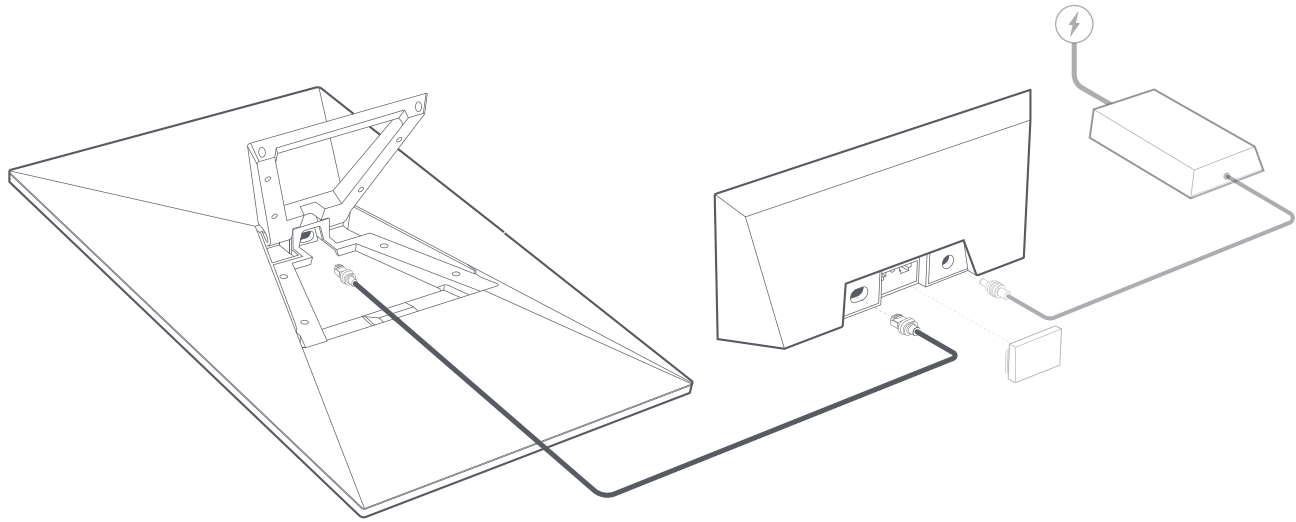

### What's In The Box

Standard

Kickstand

Gen 3 Router

Starlink Cable

15 m  
(49.2 ft)

AC Power Cable

1.5 m  
(4.92 ft)

Power Supply

1.5 m  
(4.92 ft)

**Package Weight:** 6.73 kg (14.83 lbs)

**Package Dimensions:** 652.4 x 451.7 x 97.9 mm (25.69 x 17.78 x 3.84 in)

<b>Antenna</b>	Electronic Phased Array
<b>Field of View</b>	110°
<b>Orientation</b>	Software Assisted Manual Orienting
<b>Weight</b>	2.9 kg (6.4 lb) 3.2 kg (7 lb) with Kickstand 3.8 kg (8.3 lb) with Kickstand & 15 m Cable
<b>Environmental Rating</b>	IP67 Type 4
<b>Operating Temperature</b>	-30°C to 50°C (-22°F to 122°F)
<b>Wind Speed</b>	Operational: 96 kph+ (60 mph+)
<b>Snow Melt Capability</b>	Up to 40 mm / hour (1.5 in / hour)
<b>Power Consumption</b>	Average: 75 - 100 W

<b>Product Dimensions</b>	43.4 x 298.6 x 120.4 mm (1.7 in x 11.76 in x 4.74 in)
<b>Wi-Fi Technology</b>	802.11 a/b/g/n/ac/ax
<b>Generation</b>	WiFi 6
<b>Radio</b>	Tri Band 4 x 4 MU-MIMO
<b>Ethernet Ports</b>	Two (2) Latching Ethernet LAN ports with removable cover
<b>Coverage</b>	Up to 297 m <sup>2</sup> (3,200 ft <sup>2</sup> )
<b>Operating Temperature</b>	-30°C to 50°C (-22°F to 122°F)
<b>Weight</b>	0.57 kg (1.25 lbs)
<b>Security</b>	WPA2
<b>Environmental Rating</b>	IP56 Rated (Water Resistant), configured for indoor use
<b>Power Indicator</b>	LED   face plate, lower left corner of router
<b>Mesh Compatibility</b>	Compatible with Starlink Gen 2 and Gen 3 Mesh Nodes, up to 3 Starlink Mesh Nodes
	*Not compatible with 3rd party mesh systems
<b>Devices</b>	Connect up to 235 devices

<b>Product Dimensions</b>	173 x 93 x 35.75 mm (6.8 in x 3.66 in x 1.4 in)
<b>Weight</b>	0.65 kg (1.43 lbs)
<b>Environmental Rating</b>	IP66 Type 4
<b>Operating Temperature</b>	-30°C to 60°C (-22 to 140°F)
<b>Power Specifications</b>	100-240V ~ 2.5A 50 - 60 Hz