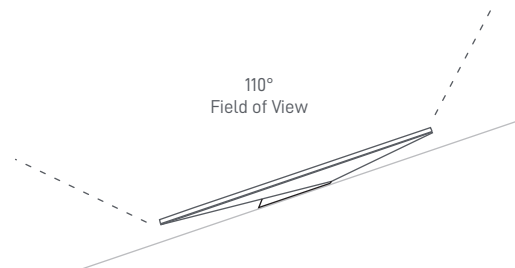

### What's In The Box

Standard

Kickstand

Gen 3 Router

Starlink Cable

15 m  
(49.2 ft)

AC Power Cable

1.5 m  
(4.92 ft)

Power Supply

1.5 m  
(4.92 ft)

**Package Weight:** 6.73 kg (14.83 lbs)

**Package Dimensions:** 652.4 x 451.7 x 97.9 mm (25.69 x 17.78 x 3.84 in)

<b>Antenna</b>	Electronic Phased Array
<b>Field of View</b>	110°
<b>Orientation</b>	Software Assisted Manual Orienting
<b>Weight</b>	2.9 kg (6.4 lb) 3.2 kg (7 lb) with Kickstand 3.8 kg (8.3 lb) with Kickstand & 15 m Cable
<b>Environmental Rating</b>	IP67 Type 4
<b>Operating Temperature</b>	-30°C to 50°C (-22°F to 122°F)
<b>Wind Speed</b>	Operational: 96 kph+ (60 mph+)
<b>Snow Melt Capability</b>	Up to 40 mm / hour (1.5 in / hour)
<b>Power Consumption</b>	Average: 75 - 100 W

<b>Product Dimensions</b>	43.4 x 298.6 x 120.4 mm (1.7 in x 11.76 in x 4.74 in)
<b>Wi-Fi Technology</b>	802.11 a/b/g/n/ac/ax
<b>Generation</b>	WiFi 6
<b>Radio</b>	Tri Band 4 x 4 MU-MIMO
<b>Ethernet Ports</b>	Two (2) Latching Ethernet LAN ports with removable cover
<b>Coverage</b>	Up to 297 m <sup>2</sup> (3,200 ft <sup>2</sup> )
<b>Operating Temperature</b>	-30°C to 50°C (-22°F to 122°F)
<b>Weight</b>	0.57 kg (1.25 lbs)
<b>Security</b>	WPA2
<b>Environmental Rating</b>	IP56 Rated (Water Resistant), configured for indoor use
<b>Power Indicator</b>	LED   face plate, lower left corner of router
<b>Mesh Compatibility</b>	Compatible with Starlink Gen 2 and Gen 3 Mesh Nodes, up to 3 Starlink Mesh Nodes
	*Not compatible with 3rd party mesh systems
<b>Devices</b>	Connect up to 235 devices

<b>Product Dimensions</b>	173 x 93 x 35.75 mm (6.8 in x 3.66 in x 1.4 in)
<b>Weight</b>	0.65 kg (1.43 lbs)
<b>Environmental Rating</b>	IP66 Type 4
<b>Operating Temperature</b>	-30°C to 60°C (-22 to 140°F)
<b>Power Specifications</b>	100-240V ~ 2.5A 50 - 60 Hz