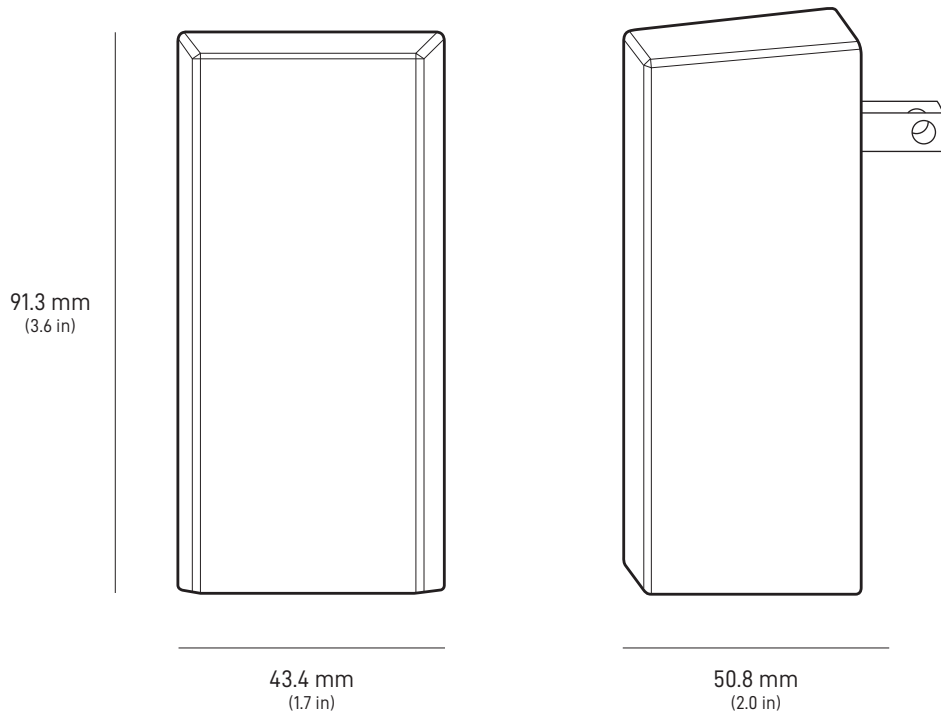

Power Supply

1.5 m  
(4.92 ft)

**Package Weight:** 6.73 kg (14.83 lbs)

**Package Dimensions:** 652.4 x 451.7 x 97.9 mm (25.69 x 17.78 x 3.84 in)

<b>Antenna</b>	Electronic Phased Array
<b>Field of View</b>	110°
<b>Orientation</b>	Software Assisted Manual Orienting
<b>Weight</b>	2.9 kg (6.4 lb) 3.2 kg (7 lb) with Kickstand 3.8 kg (8.3 lb) with Kickstand & 15 m Cable
<b>Environmental Rating</b>	IP67 Type 4
<b>Operating Temperature</b>	-30°C to 50°C (-22°F to 122°F)
<b>Wind Speed</b>	Operational: 96 kph+ (60 mph+)
<b>Snow Melt Capability</b>	Up to 40 mm / hour (1.5 in / hour)
<b>Power Consumption</b>	Average: 75 - 100 W

<b>Product Dimensions</b>	173 x 93 x 35.75 mm (6.8 in x 3.66 in x 1.4 in)
<b>Weight</b>	0.65 kg (1.43 lbs)
<b>Environmental Rating</b>	IP66 Type 4
<b>Operating Temperature</b>	-30°C to 60°C (-22 to 140°F)
<b>Power Specifications</b>	100-240V ~ 2.5A 50 - 60 Hz

**Package Weight:** 6.73 kg (14.83 lbs)

**Package Dimensions:** 430 x 334 x 79 mm (16.92 x 13.14 x 3.11 in)

<b>Antenna</b>	Electronic Phased Array
<b>Field of View</b>	110°
<b>Orientation</b>	Software Assisted Manual Orienting
<b>Weight</b>	1.10 kg (2.43 lb) 1.16 kg (2.56 lb) with Kickstand 1.53 kg (3.37 lb) with Kickstand & 15 m Cable
<b>Environmental Rating</b>	IP67 Type 4
<b>Operating Temperature</b>	-30°C to 50°C (-22°F to 122°F)
<b>Wind Speed</b>	Operational: 96 kph+ (60 mph+)
<b>Snow Melt Capability</b>	Up to 40 mm / hour (1.5 in / hour)
<b>Power Consumption</b>	Average 25W, Snow Melt 60W

<b>Product Dimensions</b>	173 x 93 x 35.75 mm (6.8 in x 3.66 in x 1.4 in)
<b>Weight</b>	0.14 kg (0.32 lbs)
<b>Environmental Rating</b>	IP66 Type 4
<b>Operating Temperature</b>	-30°C to 50°C (-22 to 122°F)
<b>Power Specifications</b>	100-240V ~ 2.5A 50 - 60 Hz