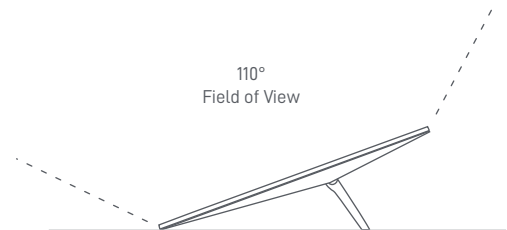

Power Supply

1.5 m  
(4.92 ft)

**Package Weight:** 6.73 kg (14.83 lbs)

**Package Dimensions:** 652.4 x 451.7 x 97.9 mm (25.69 x 17.78 x 3.84 in)

<b>Antenna</b>	Electronic Phased Array
<b>Field of View</b>	110°
<b>Orientation</b>	Software Assisted Manual Orienting
<b>Weight</b>	2.9 kg (6.4 lb) 3.2 kg (7 lb) with Kickstand 3.8 kg (8.3 lb) with Kickstand & 15 m Cable
<b>Environmental Rating</b>	IP67 Type 4
<b>Operating Temperature</b>	-30°C to 50°C (-22°F to 122°F)
<b>Wind Speed</b>	Operational: 96 kph+ (60 mph+)
<b>Snow Melt Capability</b>	Up to 40 mm / hour (1.5 in / hour)
<b>Power Consumption</b>	Average: 75 - 100 W

<b>Product Dimensions</b>	43.4 x 298.6 x 120.4 mm (1.7 in x 11.76 in x 4.74 in)
<b>Wi-Fi Technology</b>	802.11 a/b/g/n/ac/ax
<b>Generation</b>	WiFi 6
<b>Radio</b>	Tri Band 4 x 4 MU-MIMO
<b>Ethernet Ports</b>	Two (2) Latching Ethernet LAN ports with removable cover
<b>Coverage</b>	Up to 297 m <sup>2</sup> (3,200 ft <sup>2</sup> )
<b>Operating Temperature</b>	-30°C to 50°C (-22°F to 122°F)
<b>Weight</b>	0.57 kg (1.25 lbs)
<b>Security</b>	WPA2
<b>Environmental Rating</b>	IP56 Rated (Water Resistant), configured for indoor use
<b>Power Indicator</b>	LED   face plate, lower left corner of router
<b>Mesh Compatibility</b>	Compatible with Starlink Gen 2 and Gen 3 Mesh Nodes, up to 3 Starlink Mesh Nodes
	*Not compatible with 3rd party mesh systems
<b>Devices</b>	Connect up to 235 devices