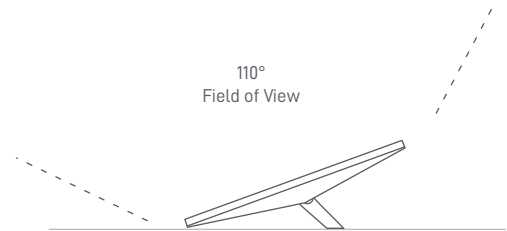

### What's In The Box

Dish

Kickstand

Pipe Adapter

Power Cable

15 m  
(4.92 ft)

Power Supply

Starlink Plug

**Package Weight:** 6.73 kg (14.83 lbs)

**Package Dimensions:** 430 x 334 x 79 mm (16.92 x 13.14 x 3.11 in)

<b>Antenna</b>	Electronic Phased Array
<b>Field of View</b>	110°
<b>Orientation</b>	Software Assisted Manual Orienting
<b>Weight</b>	1.10 kg (2.43 lb) 1.16 kg (2.56 lb) with Kickstand 1.53 kg (3.37 lb) with Kickstand & 15 m Cable
<b>Environmental Rating</b>	IP67 Type 4
<b>Operating Temperature</b>	-30°C to 50°C (-22°F to 122°F)
<b>Wind Speed</b>	Operational: 96 kph+ (60 mph+)
<b>Snow Melt Capability</b>	Up to 40 mm / hour (1.5 in / hour)
<b>Power Consumption</b>	Average 25W, Snow Melt 60W