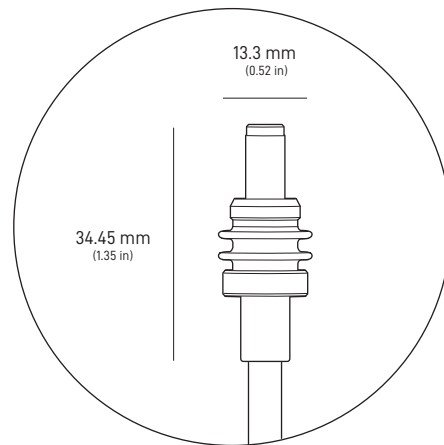

Power Supply

1.5 m  
(4.92 ft)

**Package Weight:** 6.73 kg (14.83 lbs)

**Package Dimensions:** 652.4 x 451.7 x 97.9 mm (25.69 x 17.78 x 3.84 in)

<b>Antenna</b>	Electronic Phased Array
<b>Field of View</b>	110°
<b>Orientation</b>	Software Assisted Manual Orienting
<b>Weight</b>	2.9 kg (6.4 lb) 3.2 kg (7 lb) with Kickstand 3.8 kg (8.3 lb) with Kickstand & 15 m Cable
<b>Environmental Rating</b>	IP67 Type 4
<b>Operating Temperature</b>	-30°C to 50°C (-22°F to 122°F)
<b>Wind Speed</b>	Operational: 96 kph+ (60 mph+)
<b>Snow Melt Capability</b>	Up to 40 mm / hour (1.5 in / hour)
<b>Power Consumption</b>	Average: 75 - 100 W

<b>Product Dimensions</b>	43.4 x 298.6 x 120.4 mm (1.7 in x 11.76 in x 4.74 in)
<b>Wi-Fi Technology</b>	802.11 a/b/g/n/ac/ax
<b>Generation</b>	WiFi 6
<b>Radio</b>	Tri Band 4 x 4 MU-MIMO
<b>Ethernet Ports</b>	Two (2) Latching Ethernet LAN ports with removable cover
<b>Coverage</b>	Up to 297 m <sup>2</sup> (3,200 ft <sup>2</sup> )
<b>Operating Temperature</b>	-30°C to 50°C (-22°F to 122°F)
<b>Weight</b>	0.57 kg (1.25 lbs)
<b>Security</b>	WPA2
<b>Environmental Rating</b>	IP56 Rated (Water Resistant), configured for indoor use
<b>Power Indicator</b>	LED   face plate, lower left corner of router
<b>Mesh Compatibility</b>	Compatible with Starlink Gen 2 and Gen 3 Mesh Nodes, up to 3 Starlink Mesh Nodes
	*Not compatible with 3rd party mesh systems
<b>Devices</b>	Connect up to 235 devices

<b>Product Dimensions</b>	173 x 93 x 35.75 mm (6.8 in x 3.66 in x 1.4 in)
<b>Weight</b>	0.65 kg (1.43 lbs)
<b>Environmental Rating</b>	IP66 Type 4
<b>Operating Temperature</b>	-30°C to 60°C (-22 to 140°F)
<b>Power Specifications</b>	100-240V ~ 2.5A 50 - 60 Hz

<b>Product Dimensions</b>	173 x 93 x 35.75 mm (6.8 in x 3.66 in x 1.4 in)
<b>Weight</b>	0.14 kg (0.32 lbs)
<b>Environmental Rating</b>	IP66 Type 4
<b>Operating Temperature</b>	-30°C to 50°C (-22 to 122°F)
<b>Power Specifications</b>	100-240V ~ 2.5A 50 - 60 Hz