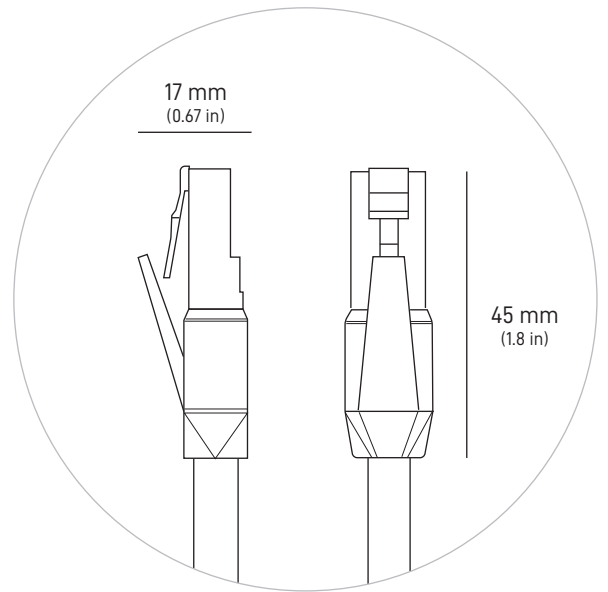

End	Pin	Ethernet Pin	Wire Color	Pin	End
RJ45	A1, A2	B+	Orange White	A1, A2	Power Supply
	A3, A4	B-	Orange	A3, A4	
	A5, A6	A+	Green White	A5, A6	
	A7, A8	A-	Green	A7, A8	
	B1, B2	--	N / C	B1, B2	
	B3, B4	--	N / C	B3, B4	
	B5	D+	Brown White	B5	
	B6	D-	Brown	B6	
	B7	C-	Blue White	B7	
	B8	C+	Blue	B8	
	B9, B10	--	N / C	B9, B10	
	B11, B12	--	N / C	B11, B12	
	Shield Can		Drain Wire	Shell