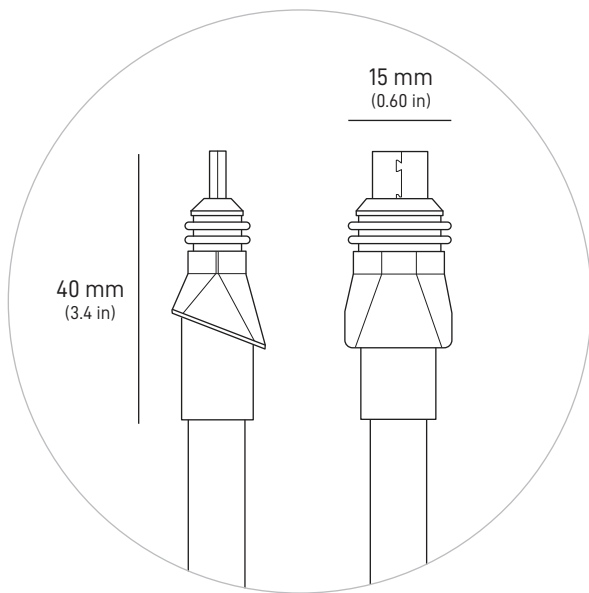

End	Pin	Wire Color	Pin	End
Dish	A1	Green	A1	Power Supply
	A2	Yellow	A2	
	A3	Blue	A3	
	A4	White	A4	
	B1	Orange	B1	
	B2	Purple	B2	
	B3	Brown	B3	
	B4	Gray	B4	
	B5	Shield / Shell	B5