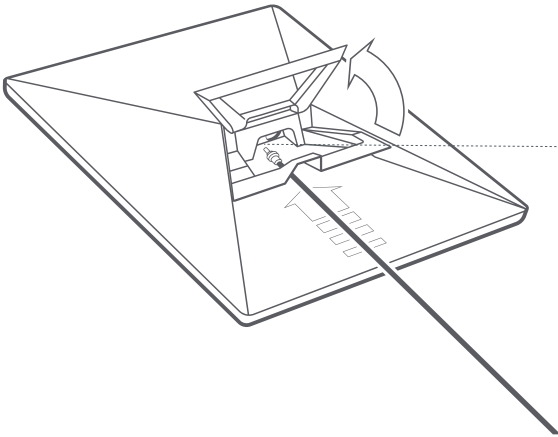

**Package Weight:** 6.73 kg (14.83 lbs)

**Package Dimensions:** 430 x 334 x 79 mm (16.92 x 13.14 x 3.11 in)

<b>Antenna</b>	Electronic Phased Array
<b>Field of View</b>	110°
<b>Orientation</b>	Software Assisted Manual Orienting
<b>Weight</b>	1.10 kg (2.43 lb) 1.16 kg (2.56 lb) with Kickstand 1.53 kg (3.37 lb) with Kickstand & 15 m Cable
<b>Environmental Rating</b>	IP67 Type 4
<b>Operating Temperature</b>	-30°C to 50°C (-22°F to 122°F)
<b>Wind Speed</b>	Operational: 96 kph+ (60 mph+)
<b>Snow Melt Capability</b>	Up to 40 mm / hour (1.5 in / hour)
<b>Power Consumption</b>	Average 25W, Snow Melt 60W

<b>Product Dimensions</b>	173 x 93 x 35.75 mm (6.8 in x 3.66 in x 1.4 in)
<b>Weight</b>	0.14 kg (0.32 lbs)
<b>Environmental Rating</b>	IP66 Type 4
<b>Operating Temperature</b>	-30°C to 50°C (-22 to 122°F)
<b>Power Specifications</b>	100-240V ~ 2.5A 50 - 60 Hz