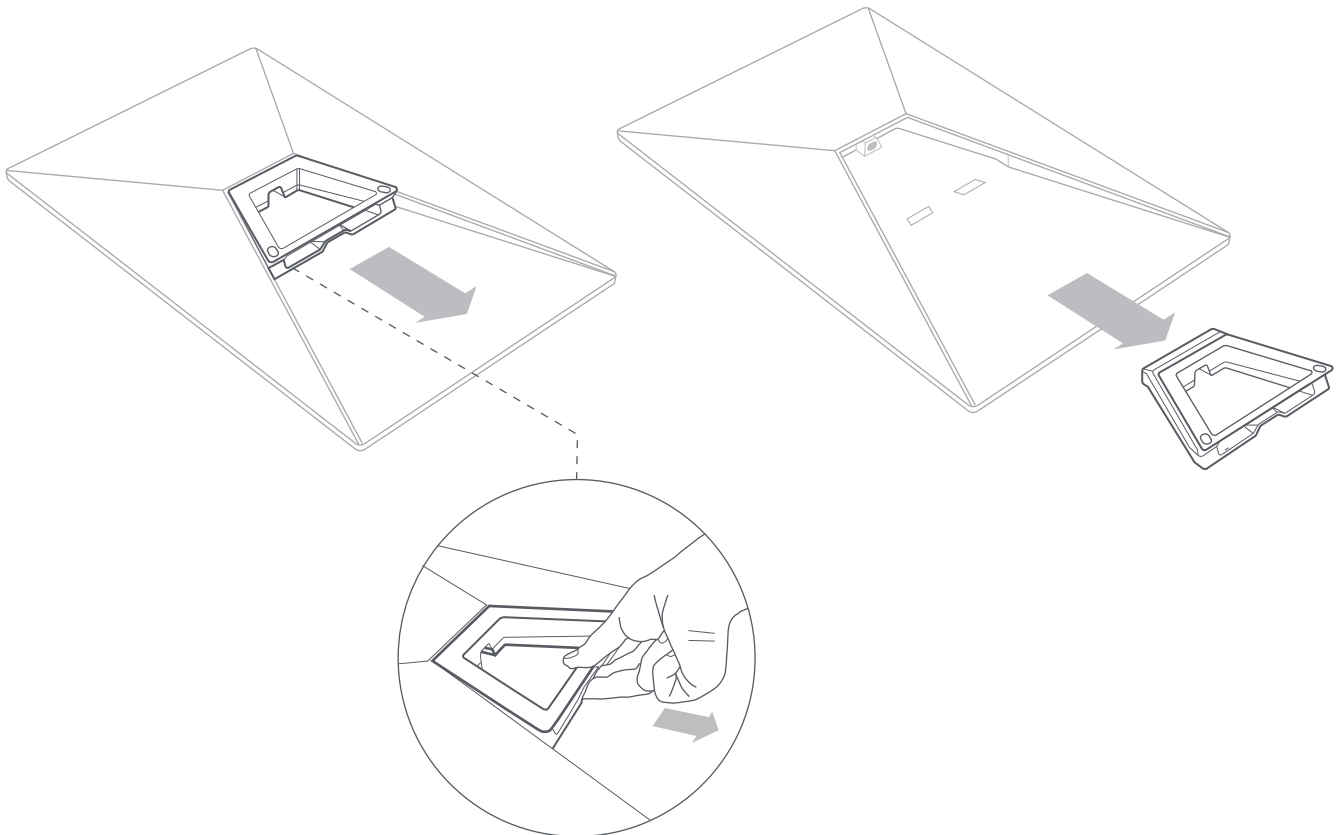

Power Supply

1.5 m  
(4.92 ft)

**Package Weight:** 6.73 kg (14.83 lbs)

**Package Dimensions:** 652.4 x 451.7 x 97.9 mm (25.69 x 17.78 x 3.84 in)

<b>Antenna</b>	Electronic Phased Array
<b>Field of View</b>	110°
<b>Orientation</b>	Software Assisted Manual Orienting
<b>Weight</b>	2.9 kg (6.4 lb) 3.2 kg (7 lb) with Kickstand 3.8 kg (8.3 lb) with Kickstand & 15 m Cable
<b>Environmental Rating</b>	IP67 Type 4
<b>Operating Temperature</b>	-30°C to 50°C (-22°F to 122°F)
<b>Wind Speed</b>	Operational: 96 kph+ (60 mph+)
<b>Snow Melt Capability</b>	Up to 40 mm / hour (1.5 in / hour)
<b>Power Consumption</b>	Average: 75 - 100 W

<b>Product Dimensions</b>	43.4 x 298.6 x 120.4 mm (1.7 in x 11.76 in x 4.74 in)
<b>Wi-Fi Technology</b>	802.11 a/b/g/n/ac/ax
<b>Generation</b>	WiFi 6
<b>Radio</b>	Tri Band 4 x 4 MU-MIMO
<b>Ethernet Ports</b>	Two (2) Latching Ethernet LAN ports with removable cover
<b>Coverage</b>	Up to 297 m <sup>2</sup> (3,200 ft <sup>2</sup> )
<b>Operating Temperature</b>	-30°C to 50°C (-22°F to 122°F)
<b>Weight</b>	0.57 kg (1.25 lbs)
<b>Security</b>	WPA2
<b>Environmental Rating</b>	IP56 Rated (Water Resistant), configured for indoor use
<b>Power Indicator</b>	LED   face plate, lower left corner of router
<b>Mesh Compatibility</b>	Compatible with Starlink Gen 2 and Gen 3 Mesh Nodes, up to 3 Starlink Mesh Nodes
	*Not compatible with 3rd party mesh systems
<b>Devices</b>	Connect up to 235 devices