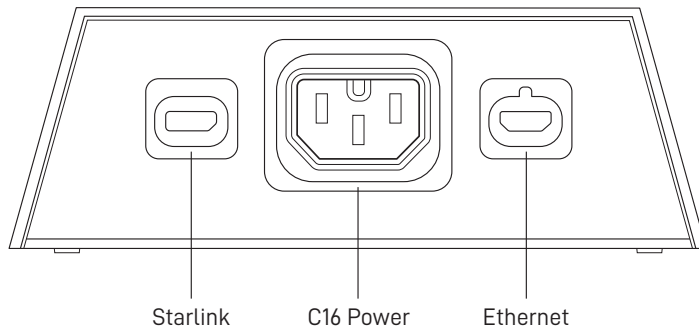

AC Cable (Power Supply)  
1.8 m  
(6 ft)

**Package Weight:** 16.25 kg (35.8 lbs)

**Package Dimensions:** 679 x 613 x 191 mm (26.7 x 24.1 x 7.5 in)

<b>Antenna</b>	Electronic Phased Array
<b>Field of View</b>	140°
<b>Orientation</b>	Fixed
<b>Dish Weight</b>	5.9 kg / 13 lbs without Cable 8.1 kg / 17.9 lbs with 25 m / 82 ft Cable
<b>Environmental Rating</b>	IP56
<b>Operating Temperature</b>	-30°C to 50°C (-22°F to 122°F)
<b>Wind Speed</b>	Survivable: 280 kph+ (174 mph+)
<b>Snow Melt Capability</b>	Up to 75 mm / hour (3 in / hour)
<b>Power Consumption</b>	Average: 110-150 W
<b>User LAN</b>	RJ45 Cable