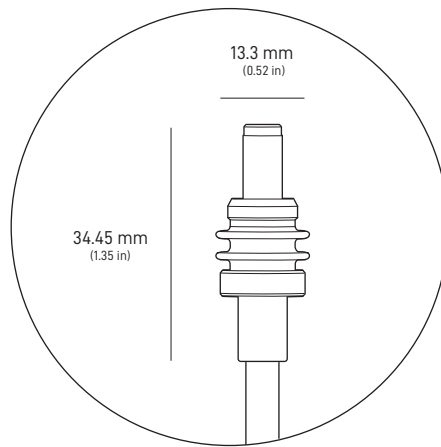

Power Supply

1.5 m  
(4.92 ft)

**Package Weight:** 6.73 kg (14.83 lbs)

**Package Dimensions:** 652.4 x 451.7 x 97.9 mm (25.69 x 17.78 x 3.84 in)

<b>Antenna</b>	Electronic Phased Array
<b>Field of View</b>	110°
<b>Orientation</b>	Software Assisted Manual Orienting
<b>Weight</b>	2.9 kg (6.4 lb) 3.2 kg (7 lb) with Kickstand 3.8 kg (8.3 lb) with Kickstand & 15 m Cable
<b>Environmental Rating</b>	IP67 Type 4
<b>Operating Temperature</b>	-30°C to 50°C (-22°F to 122°F)
<b>Wind Speed</b>	Operational: 96 kph+ (60 mph+)
<b>Snow Melt Capability</b>	Up to 40 mm / hour (1.5 in / hour)
<b>Power Consumption</b>	Average: 75 - 100 W

<b>Product Dimensions</b>	173 x 93 x 35.75 mm (6.8 in x 3.66 in x 1.4 in)
<b>Weight</b>	0.65 kg (1.43 lbs)
<b>Environmental Rating</b>	IP66 Type 4
<b>Operating Temperature</b>	-30°C to 60°C (-22 to 140°F)
<b>Power Specifications</b>	100-240V ~ 2.5A 50 - 60 Hz

**Package Weight:** 6.73 kg (14.83 lbs)

**Package Dimensions:** 430 x 334 x 79 mm (16.92 x 13.14 x 3.11 in)

<b>Antenna</b>	Electronic Phased Array
<b>Field of View</b>	110°
<b>Orientation</b>	Software Assisted Manual Orienting
<b>Weight</b>	1.10 kg (2.43 lb) 1.16 kg (2.56 lb) with Kickstand 1.53 kg (3.37 lb) with Kickstand & 15 m Cable
<b>Environmental Rating</b>	IP67 Type 4
<b>Operating Temperature</b>	-30°C to 50°C (-22°F to 122°F)
<b>Wind Speed</b>	Operational: 96 kph+ (60 mph+)
<b>Snow Melt Capability</b>	Up to 40 mm / hour (1.5 in / hour)
<b>Power Consumption</b>	Average 25W, Snow Melt 60W

<b>Product Dimensions</b>	173 x 93 x 35.75 mm (6.8 in x 3.66 in x 1.4 in)
<b>Weight</b>	0.14 kg (0.32 lbs)
<b>Environmental Rating</b>	IP66 Type 4
<b>Operating Temperature</b>	-30°C to 50°C (-22 to 122°F)
<b>Power Specifications</b>	100-240V ~ 2.5A 50 - 60 Hz