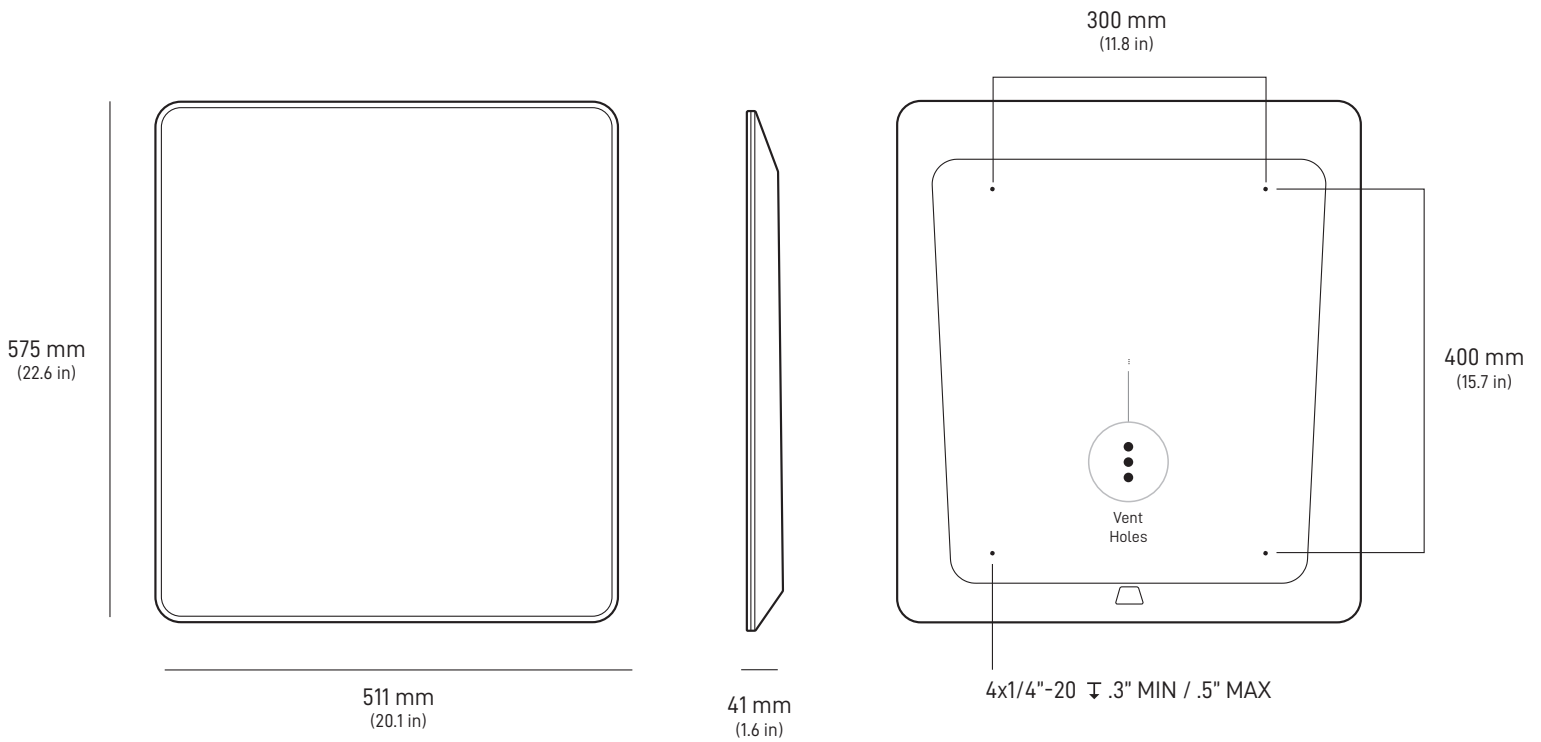

<b>Product Dimensions</b>	173 x 93 x 35.75 mm (6.8 in x 3.66 in x 1.4 in)
<b>Weight</b>	0.65 kg (1.43 lbs)
<b>Environmental Rating</b>	IP66 Type 4
<b>Operating Temperature</b>	-30°C to 60°C (-22 to 140°F)
<b>Power Specifications</b>	100-240V ~ 2.5A 50 - 60 Hz

<b>Product Dimensions</b>	173 x 93 x 35.75 mm (6.8 in x 3.66 in x 1.4 in)
<b>Weight</b>	0.14 kg (0.32 lbs)
<b>Environmental Rating</b>	IP66 Type 4
<b>Operating Temperature</b>	-30°C to 50°C (-22 to 122°F)
<b>Power Specifications</b>	100-240V ~ 2.5A 50 - 60 Hz

STARLINK | FLAT HIGH PERFORMANCE KIT SPECIFICATIONS

What's In The Box

Dish

Wedge Mount

Power Supply

Power Supply Mount

Starlink Cable  
25 m  
(82 ft)

Ethernet Cable  
5 m  
(16.5 ft)

AC Cable (Power Supply)  
1.8 m  
(6 ft)

**Package Weight:** 16.25 kg (35.8 lbs)

**Package Dimensions:** 679 x 613 x 191 mm (26.7 x 24.1 x 7.5 in)

<b>Antenna</b>	Electronic Phased Array
<b>Field of View</b>	140°
<b>Orientation</b>	Fixed
<b>Dish Weight</b>	5.9 kg / 13 lbs without Cable 8.1 kg / 17.9 lbs with 25 m / 82 ft Cable
<b>Environmental Rating</b>	IP56
<b>Operating Temperature</b>	-30°C to 50°C (-22°F to 122°F)
<b>Wind Speed</b>	Survivable: 280 kph+ (174 mph+)
<b>Snow Melt Capability</b>	Up to 75 mm / hour (3 in / hour)
<b>Power Consumption</b>	Average: 110-150 W
<b>User LAN</b>	RJ45 Cable