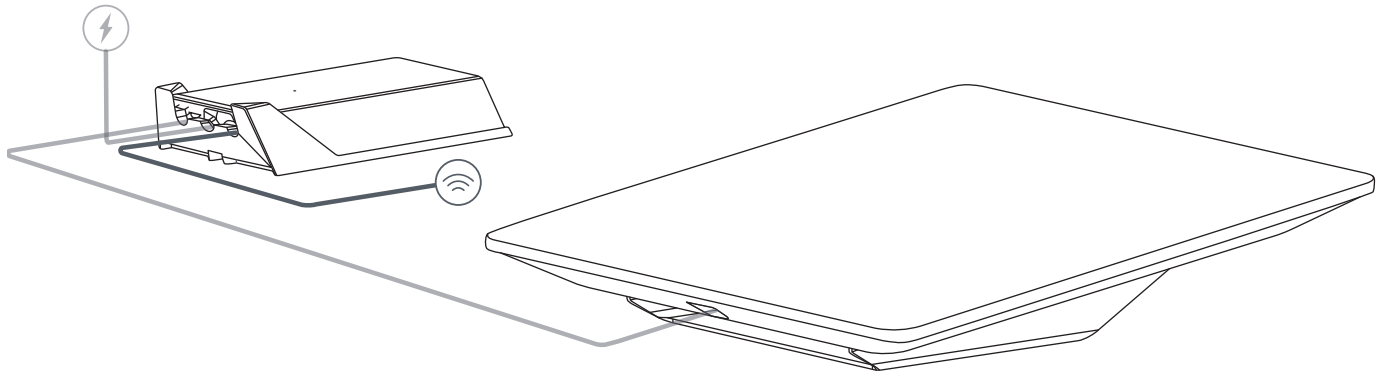

End	Pin	Ethernet Pin	Wire Color	Pin	End
RJ45	A1, A2	B+	Orange White	A1, A2	Power Supply
	A3, A4	B-	Orange	A3, A4	
	A5, A6	A+	Green White	A5, A6	
	A7, A8	A-	Green	A7, A8	
	B1, B2	--	N / C	B1, B2	
	B3, B4	--	N / C	B3, B4	
	B5	D+	Brown White	B5	
	B6	D-	Brown	B6	
	B7	C-	Blue White	B7	
	B8	C+	Blue	B8	
	B9, B10	--	N / C	B9, B10	
	B11, B12	--	N / C	B11, B12	
	Shield Can		Drain Wire	Shell