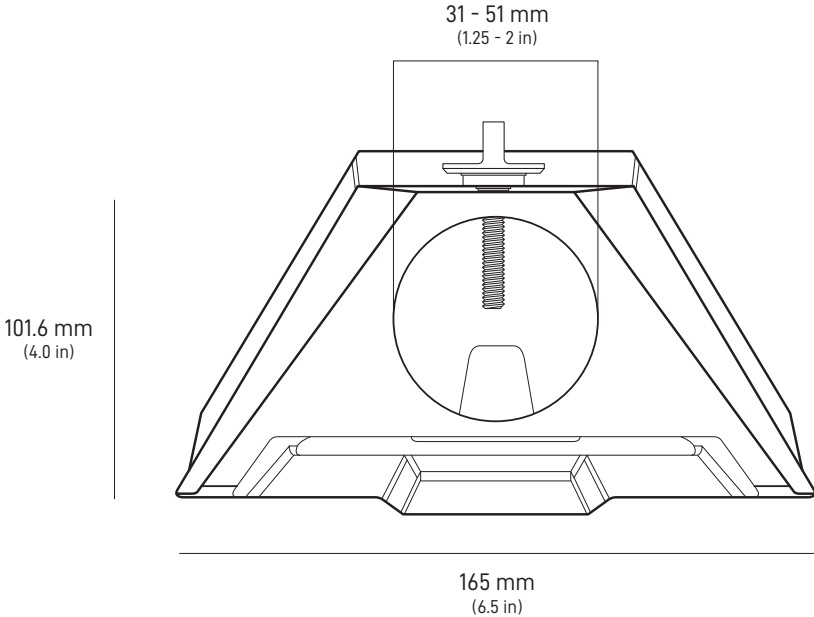

Power Supply

1.5 m  
(4.92 ft)

**Package Weight:** 6.73 kg (14.83 lbs)

**Package Dimensions:** 652.4 x 451.7 x 97.9 mm (25.69 x 17.78 x 3.84 in)

<b>Antenna</b>	Electronic Phased Array
<b>Field of View</b>	110°
<b>Orientation</b>	Software Assisted Manual Orienting
<b>Weight</b>	2.9 kg (6.4 lb) 3.2 kg (7 lb) with Kickstand 3.8 kg (8.3 lb) with Kickstand & 15 m Cable
<b>Environmental Rating</b>	IP67 Type 4
<b>Operating Temperature</b>	-30°C to 50°C (-22°F to 122°F)
<b>Wind Speed</b>	Operational: 96 kph+ (60 mph+)
<b>Snow Melt Capability</b>	Up to 40 mm / hour (1.5 in / hour)
<b>Power Consumption</b>	Average: 75 - 100 W

<b>Product Dimensions</b>	173 x 93 x 35.75 mm (6.8 in x 3.66 in x 1.4 in)
<b>Weight</b>	0.65 kg (1.43 lbs)
<b>Environmental Rating</b>	IP66 Type 4
<b>Operating Temperature</b>	-30°C to 60°C (-22 to 140°F)
<b>Power Specifications</b>	100-240V ~ 2.5A 50 - 60 Hz

**Package Weight:** 6.73 kg (14.83 lbs)

**Package Dimensions:** 430 x 334 x 79 mm (16.92 x 13.14 x 3.11 in)

<b>Antenna</b>	Electronic Phased Array
<b>Field of View</b>	110°
<b>Orientation</b>	Software Assisted Manual Orienting
<b>Weight</b>	1.10 kg (2.43 lb) 1.16 kg (2.56 lb) with Kickstand 1.53 kg (3.37 lb) with Kickstand & 15 m Cable
<b>Environmental Rating</b>	IP67 Type 4
<b>Operating Temperature</b>	-30°C to 50°C (-22°F to 122°F)
<b>Wind Speed</b>	Operational: 96 kph+ (60 mph+)
<b>Snow Melt Capability</b>	Up to 40 mm / hour (1.5 in / hour)
<b>Power Consumption</b>	Average 25W, Snow Melt 60W

<b>Product Dimensions</b>	173 x 93 x 35.75 mm (6.8 in x 3.66 in x 1.4 in)
<b>Weight</b>	0.14 kg (0.32 lbs)
<b>Environmental Rating</b>	IP66 Type 4
<b>Operating Temperature</b>	-30°C to 50°C (-22 to 122°F)
<b>Power Specifications</b>	100-240V ~ 2.5A 50 - 60 Hz