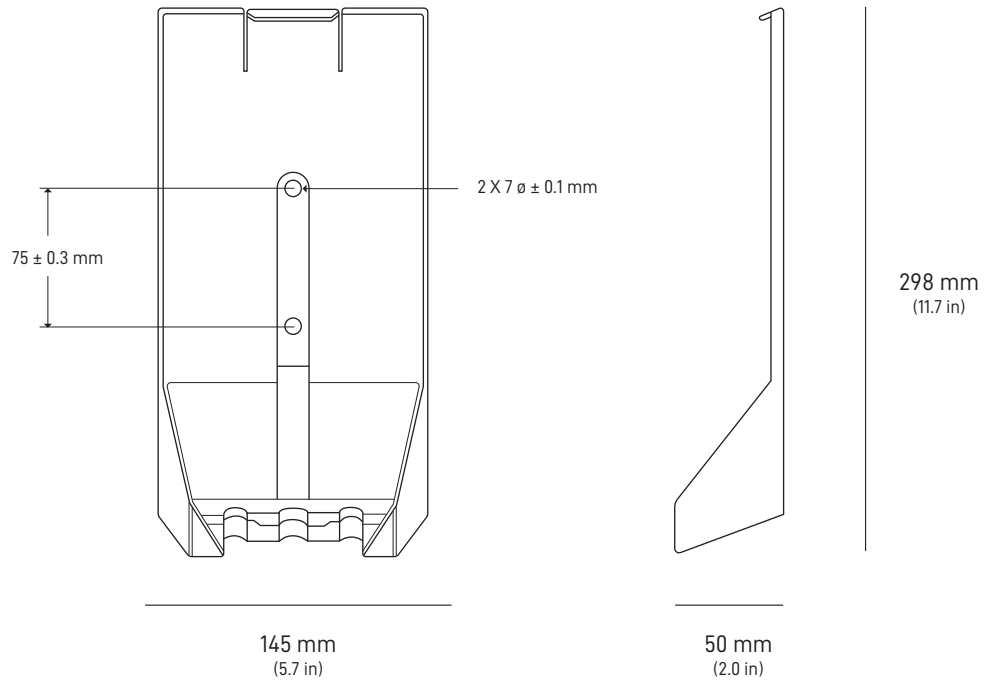

WEDGE MOUNT