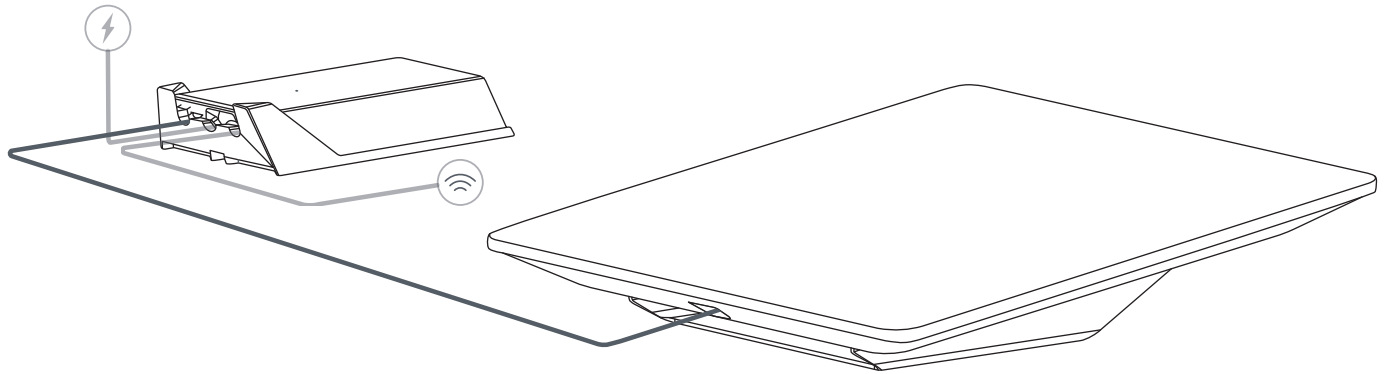

End	Pin	Wire Color	Pin	End
Dish	A1	Green	A1	Power Supply
	A2	Yellow	A2	
	A3	Blue	A3	
	A4	White	A4	
	B1	Orange	B1	
	B2	Purple	B2	
	B3	Brown	B3	
	B4	Gray	B4	
	B5	Shield / Shell	B5