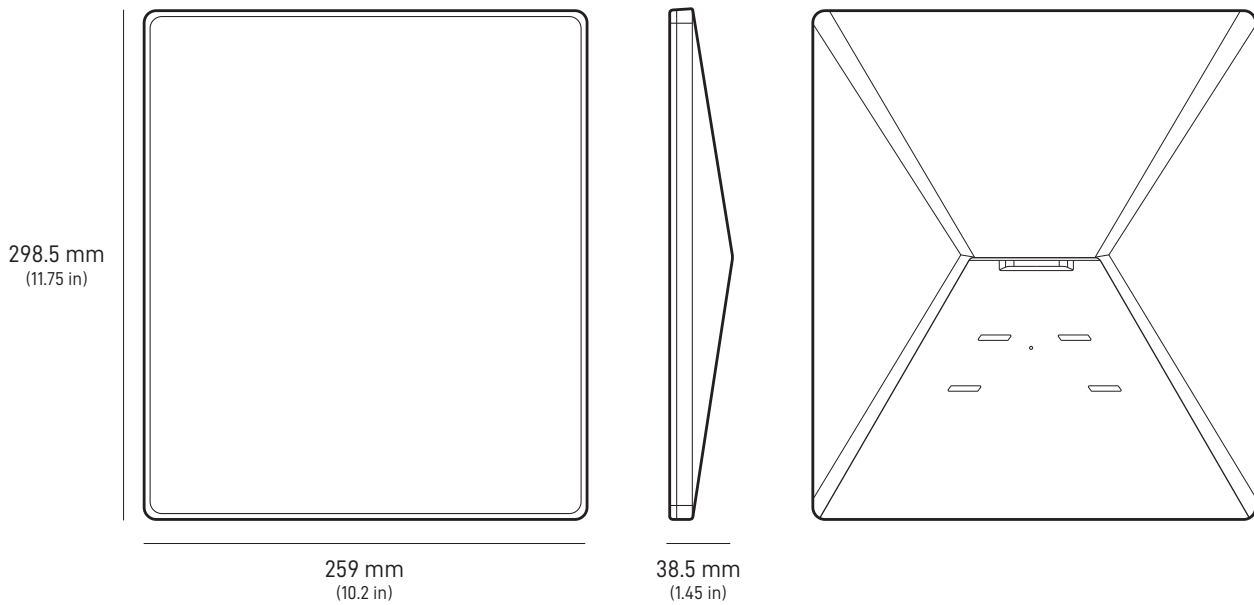

Power Supply

1.5 m  
(4.92 ft)

**Package Weight:** 6.73 kg (14.83 lbs)

**Package Dimensions:** 652.4 x 451.7 x 97.9 mm (25.69 x 17.78 x 3.84 in)

<b>Antenna</b>	Electronic Phased Array
<b>Field of View</b>	110°
<b>Orientation</b>	Software Assisted Manual Orienting
<b>Weight</b>	2.9 kg (6.4 lb) 3.2 kg (7 lb) with Kickstand 3.8 kg (8.3 lb) with Kickstand & 15 m Cable
<b>Environmental Rating</b>	IP67 Type 4
<b>Operating Temperature</b>	-30°C to 50°C (-22°F to 122°F)
<b>Wind Speed</b>	Operational: 96 kph+ (60 mph+)
<b>Snow Melt Capability</b>	Up to 40 mm / hour (1.5 in / hour)
<b>Power Consumption</b>	Average: 75 - 100 W

<b>Product Dimensions</b>	173 x 93 x 35.75 mm (6.8 in x 3.66 in x 1.4 in)
<b>Weight</b>	0.65 kg (1.43 lbs)
<b>Environmental Rating</b>	IP66 Type 4
<b>Operating Temperature</b>	-30°C to 60°C (-22 to 140°F)
<b>Power Specifications</b>	100-240V ~ 2.5A 50 - 60 Hz

**Package Weight:** 6.73 kg (14.83 lbs)

**Package Dimensions:** 430 x 334 x 79 mm (16.92 x 13.14 x 3.11 in)

<b>Antenna</b>	Electronic Phased Array
<b>Field of View</b>	110°
<b>Orientation</b>	Software Assisted Manual Orienting
<b>Weight</b>	1.10 kg (2.43 lb) 1.16 kg (2.56 lb) with Kickstand 1.53 kg (3.37 lb) with Kickstand & 15 m Cable
<b>Environmental Rating</b>	IP67 Type 4
<b>Operating Temperature</b>	-30°C to 50°C (-22°F to 122°F)
<b>Wind Speed</b>	Operational: 96 kph+ (60 mph+)
<b>Snow Melt Capability</b>	Up to 40 mm / hour (1.5 in / hour)
<b>Power Consumption</b>	Average 25W, Snow Melt 60W

<b>Product Dimensions</b>	173 x 93 x 35.75 mm (6.8 in x 3.66 in x 1.4 in)
<b>Weight</b>	0.14 kg (0.32 lbs)
<b>Environmental Rating</b>	IP66 Type 4
<b>Operating Temperature</b>	-30°C to 50°C (-22 to 122°F)
<b>Power Specifications</b>	100-240V ~ 2.5A 50 - 60 Hz