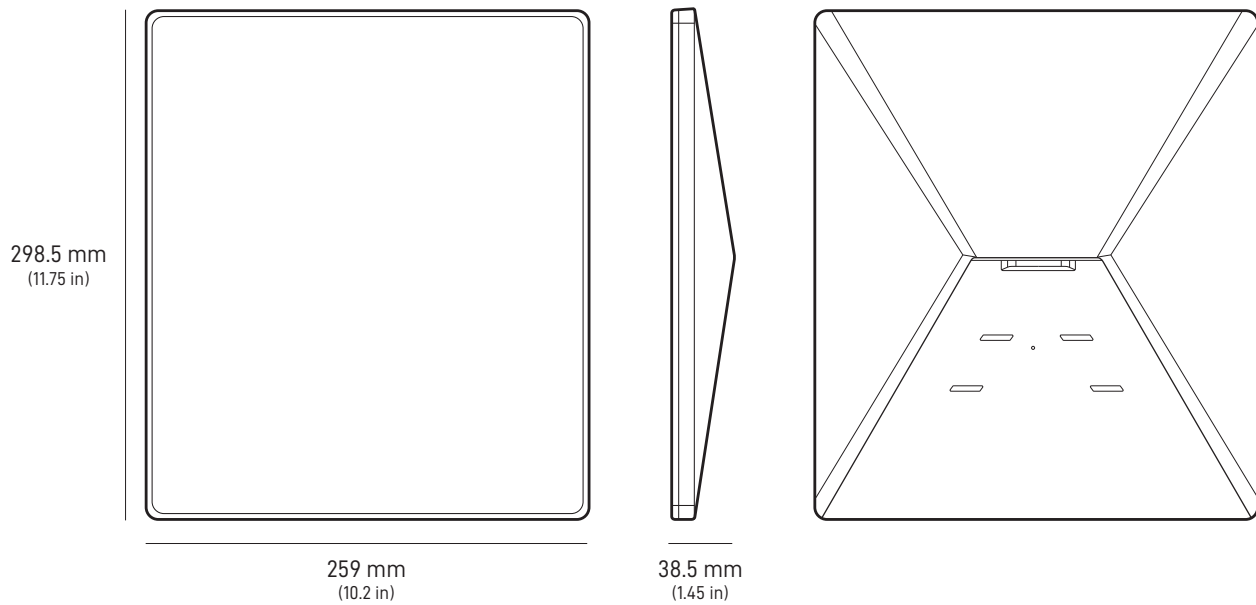

Power Supply

1.5 m  
(4.92 ft)

**Package Weight:** 6.73 kg (14.83 lbs)

**Package Dimensions:** 652.4 x 451.7 x 97.9 mm (25.69 x 17.78 x 3.84 in)

<b>Antenna</b>	Electronic Phased Array
<b>Field of View</b>	110°
<b>Orientation</b>	Software Assisted Manual Orienting
<b>Weight</b>	2.9 kg (6.4 lb) 3.2 kg (7 lb) with Kickstand 3.8 kg (8.3 lb) with Kickstand & 15 m Cable
<b>Environmental Rating</b>	IP67 Type 4
<b>Operating Temperature</b>	-30°C to 50°C (-22°F to 122°F)
<b>Wind Speed</b>	Operational: 96 kph+ (60 mph+)
<b>Snow Melt Capability</b>	Up to 40 mm / hour (1.5 in / hour)
<b>Power Consumption</b>	Average: 75 - 100 W

<b>Product Dimensions</b>	173 x 93 x 35.75 mm (6.8 in x 3.66 in x 1.4 in)
<b>Weight</b>	0.65 kg (1.43 lbs)
<b>Environmental Rating</b>	IP66 Type 4
<b>Operating Temperature</b>	-30°C to 60°C (-22 to 140°F)
<b>Power Specifications</b>	100-240V ~ 2.5A 50 - 60 Hz

**Package Weight:** 6.73 kg (14.83 lbs)

**Package Dimensions:** 430 x 334 x 79 mm (16.92 x 13.14 x 3.11 in)

<b>Antenna</b>	Electronic Phased Array
<b>Field of View</b>	110°
<b>Orientation</b>	Software Assisted Manual Orienting
<b>Weight</b>	1.10 kg (2.43 lb) 1.16 kg (2.56 lb) with Kickstand 1.53 kg (3.37 lb) with Kickstand & 15 m Cable
<b>Environmental Rating</b>	IP67 Type 4
<b>Operating Temperature</b>	-30°C to 50°C (-22°F to 122°F)
<b>Wind Speed</b>	Operational: 96 kph+ (60 mph+)
<b>Snow Melt Capability</b>	Up to 40 mm / hour (1.5 in / hour)
<b>Power Consumption</b>	Average 25W, Snow Melt 60W

<b>Product Dimensions</b>	173 x 93 x 35.75 mm (6.8 in x 3.66 in x 1.4 in)
<b>Weight</b>	0.14 kg (0.32 lbs)
<b>Environmental Rating</b>	IP66 Type 4
<b>Operating Temperature</b>	-30°C to 50°C (-22 to 122°F)
<b>Power Specifications</b>	100-240V ~ 2.5A 50 - 60 Hz