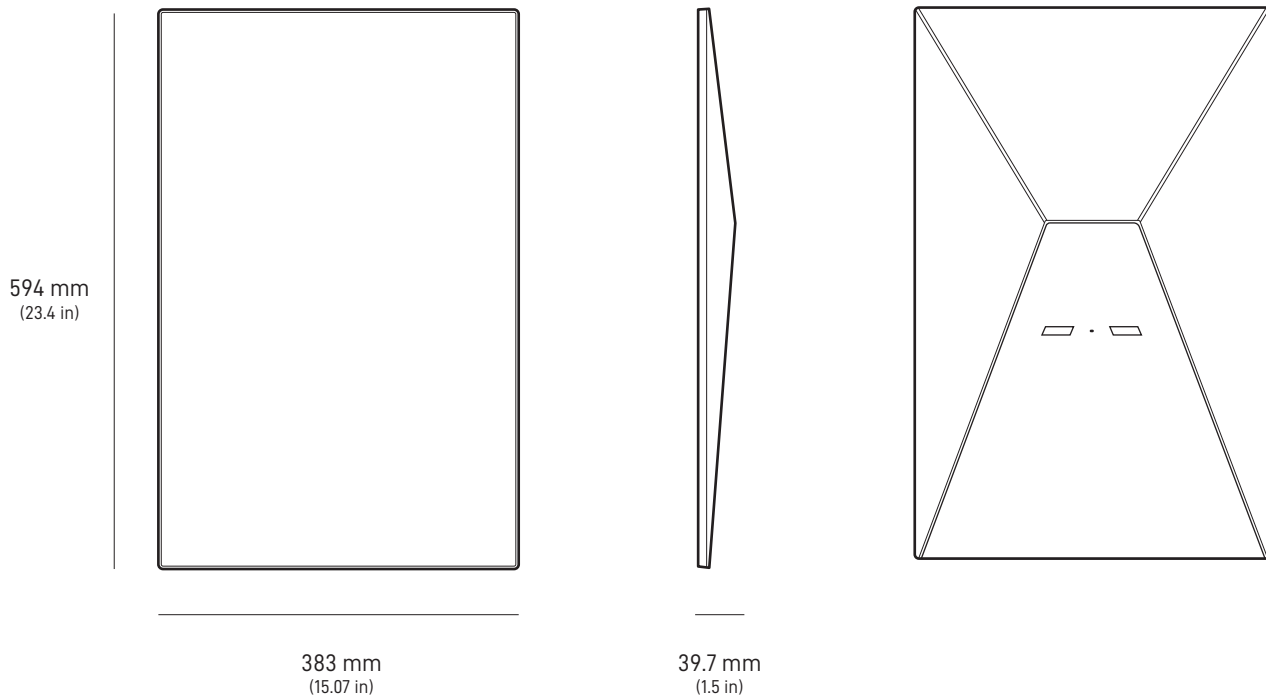

### What's In The Box

Standard

Kickstand

Gen 3 Router

Starlink Cable

15 m  
(49.2 ft)

AC Power Cable

1.5 m  
(4.92 ft)

Power Supply

1.5 m  
(4.92 ft)

**Package Weight:** 6.73 kg (14.83 lbs)

**Package Dimensions:** 652.4 x 451.7 x 97.9 mm (25.69 x 17.78 x 3.84 in)

<b>Antenna</b>	Electronic Phased Array
<b>Field of View</b>	110°
<b>Orientation</b>	Software Assisted Manual Orienting
<b>Weight</b>	2.9 kg (6.4 lb) 3.2 kg (7 lb) with Kickstand 3.8 kg (8.3 lb) with Kickstand & 15 m Cable
<b>Environmental Rating</b>	IP67 Type 4
<b>Operating Temperature</b>	-30°C to 50°C (-22°F to 122°F)
<b>Wind Speed</b>	Operational: 96 kph+ (60 mph+)
<b>Snow Melt Capability</b>	Up to 40 mm / hour (1.5 in / hour)
<b>Power Consumption</b>	Average: 75 - 100 W

<b>Product Dimensions</b>	173 x 93 x 35.75 mm (6.8 in x 3.66 in x 1.4 in)
<b>Weight</b>	0.65 kg (1.43 lbs)
<b>Environmental Rating</b>	IP66 Type 4
<b>Operating Temperature</b>	-30°C to 60°C (-22 to 140°F)
<b>Power Specifications</b>	100-240V ~ 2.5A 50 - 60 Hz

<b>Product Dimensions</b>	173 x 93 x 35.75 mm (6.8 in x 3.66 in x 1.4 in)
<b>Weight</b>	0.14 kg (0.32 lbs)
<b>Environmental Rating</b>	IP66 Type 4
<b>Operating Temperature</b>	-30°C to 50°C (-22 to 122°F)
<b>Power Specifications</b>	100-240V ~ 2.5A 50 - 60 Hz